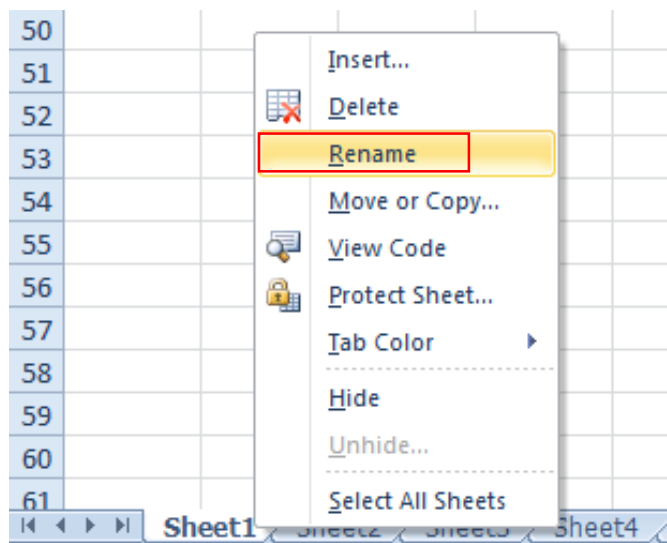

MISSISSIPPI STATE UNIVERSITY™ EXTENSION

Center for Technology Outreach

How to Rename an Excel Worksheet

Step 1: Open an Excel workbook

Step 2: Right-Click on Sheet 1, select Rename

Step 3: Type in the name for the worksheet